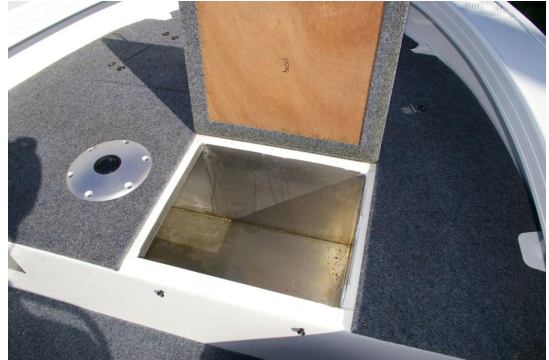

ANGLAPRO 

Length: 4.21 mtr
Beam: 1.88 mtr
Max. H.P.: 50
Carrying Cap: 300 kg
Freeboard: 560 mm
Bottom: 3 mm
Sides: 3 mm

3 YEAR HULL WARRANTY

STANDARD FEATURES:

- * Checkerplate rounded foredeck
- * Side decks
- * Bow Mount Electric Motor Plate
- * 2 x pedestal seats
- * Front Casting Deck
- * Rod Locker with hinged Lid
- * Rear Casting Deck
- * Rear Step
- * Chine Height Cockpit Floor
- * Bow Keeper Tank (not plumbed)
- * Painted inside and out (White)
- * Graphic Pack

ELECTRONICS PACK:

- Navigation lights
- Bilge Pump
- Switch Panel
- Lowrance Sounder

Interior Layout

PACKAGE

30 h.p. Suzuki 2 Stroke Electric Start, Manual tilt, Battery, Safety Equipment inshore, Dunbier trailer With 13" wheels, long skids, Swing up jockey wheel, 12 Months rego on Boat and trailer.